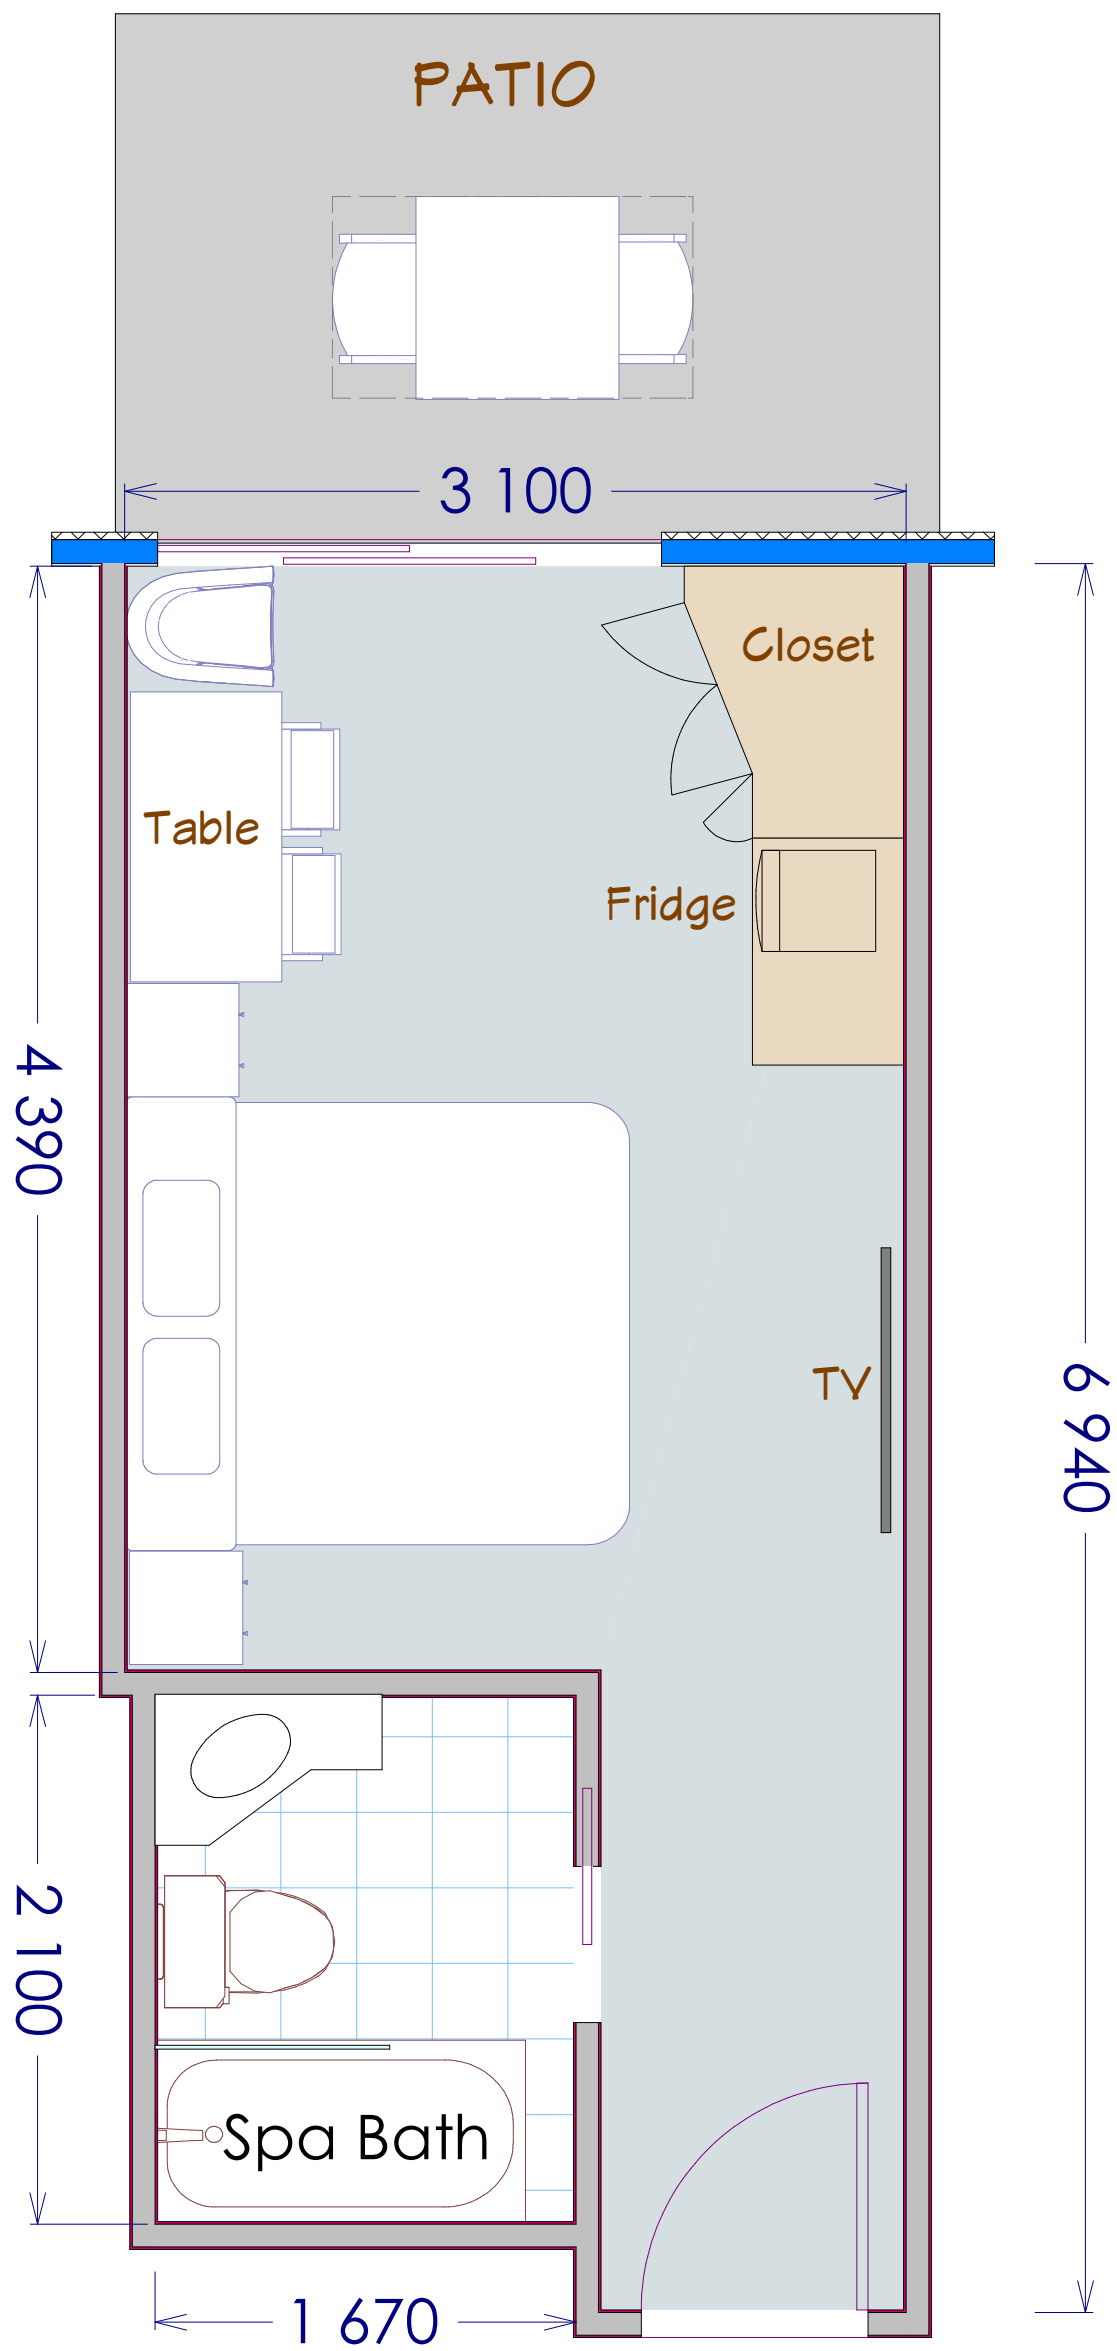

Key

Studio Spa
 40,43,44,47,65,-Poolside
 50,51,52,54,55,56,57,59,60- Riverside

Poolside Accessible Studio
 46, 48

Riverside Ground Floor Suite
 61

Studio Spa Kitchenette
 41,64- Poolside

Riverside Studio Double Spa
 83,84

Suite Mezzanine Riverside
 85

Studio
 49, 71A

Poolside Executive Studio Spa
 62,63,67,69,70,71

Riverside Studio Spa 1st floor
 73,74,75,76,77,78,80,82

Riverside Studio Spa Shower
 53,58,72,79,81

Poolside Studio Spa Shower
 42,45,66,68

Ground floor

1st Floor

Studio Spa

40,43,44,47,65,-Poolside

50,51,52,54,55,56,57,59,60- Riverside

Poolside Accessible Studio

46, 48

Riverside Ground Floor Suite

Poolside Studio Spa Kitchenette

41,64

Riverside Studio Double Spa

83,84

Suite Mezzanine Riverside

Studio

49 Ground Floor

71A First Floor