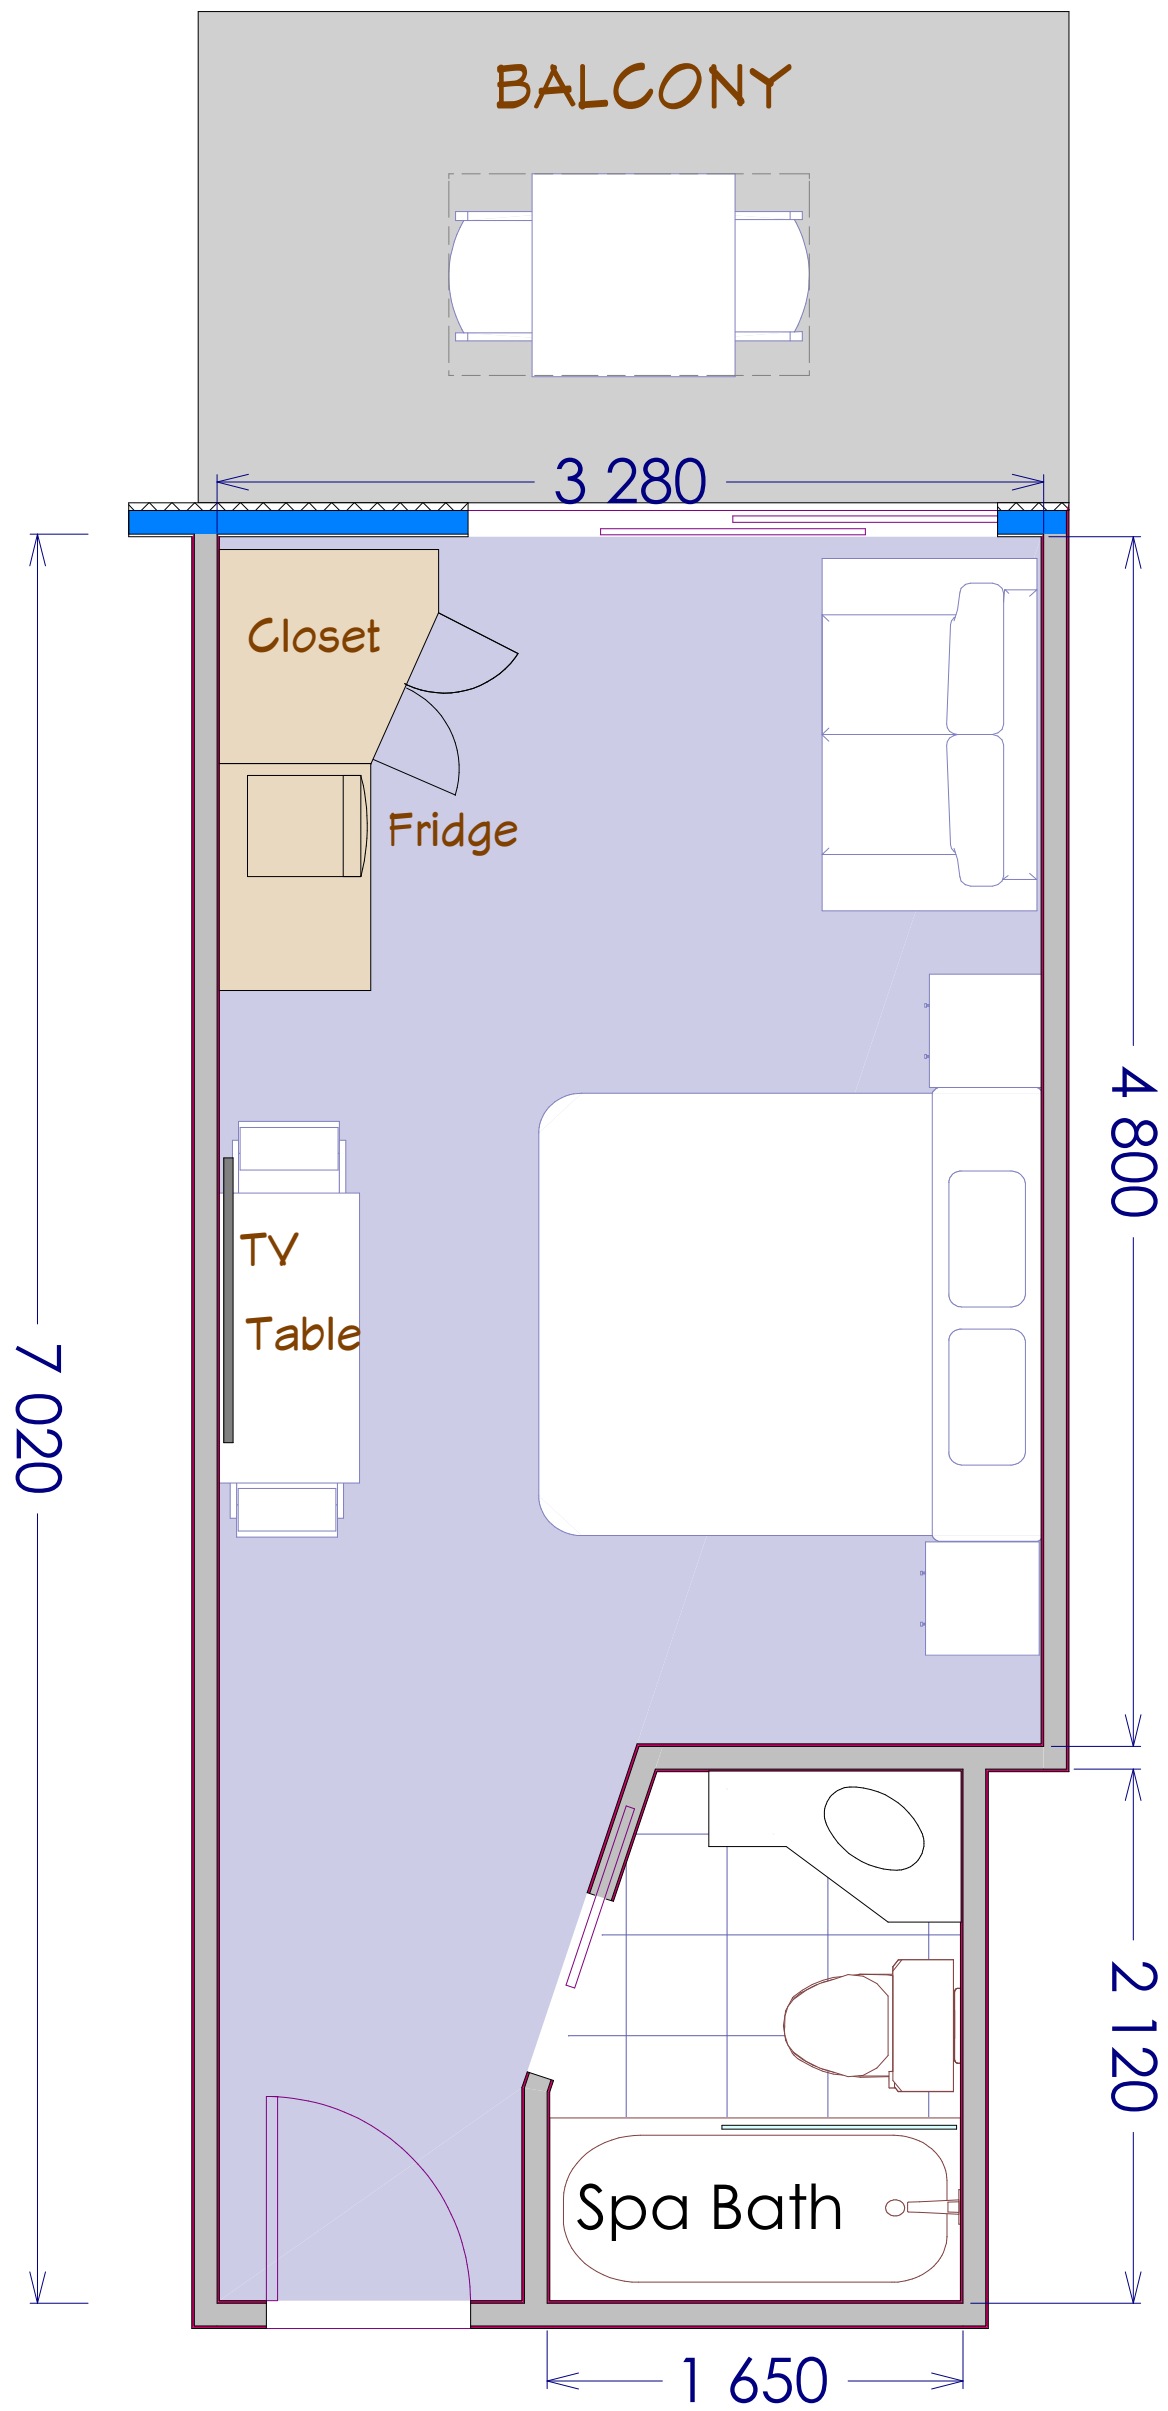

Key

Studio Spa
 40,43,44,47,65,-Poolside
 50,51,52,54,55,56,57,59,60- Riverside

Poolside Accessible Studio
 46, 48

Riverside Ground Floor Suite
 61

Studio Spa Kitchenette
 41,64- Poolside

Riverside Studio Double Spa
 83,84

Ground floor

1st Floor

Studio Spa

40,43,44,47,65,-Poolside

50,51,52,54,55,56,57,59,60- Riverside

Poolside Accessible Studio

46, 48

Riverside Ground Floor Suite

Poolside Studio Spa Kitchenette

41,64

Riverside Studio Double Spa

83,84

Suite Mezzanine Riverside

Studio

49 Ground Floor

71A First Floor

Poolside Executive Studio Spa

62,63,67,69,70,71

Riverside Studio Spa 1st floor

73,74,75,76,77,78,80,82

Riverside Studio Spa Shower
 53,58- Ground Floor
 72,79,81- 1st Floor with Sofa Bed
 Poolside Studio Spa Shower
 42,45,66,68