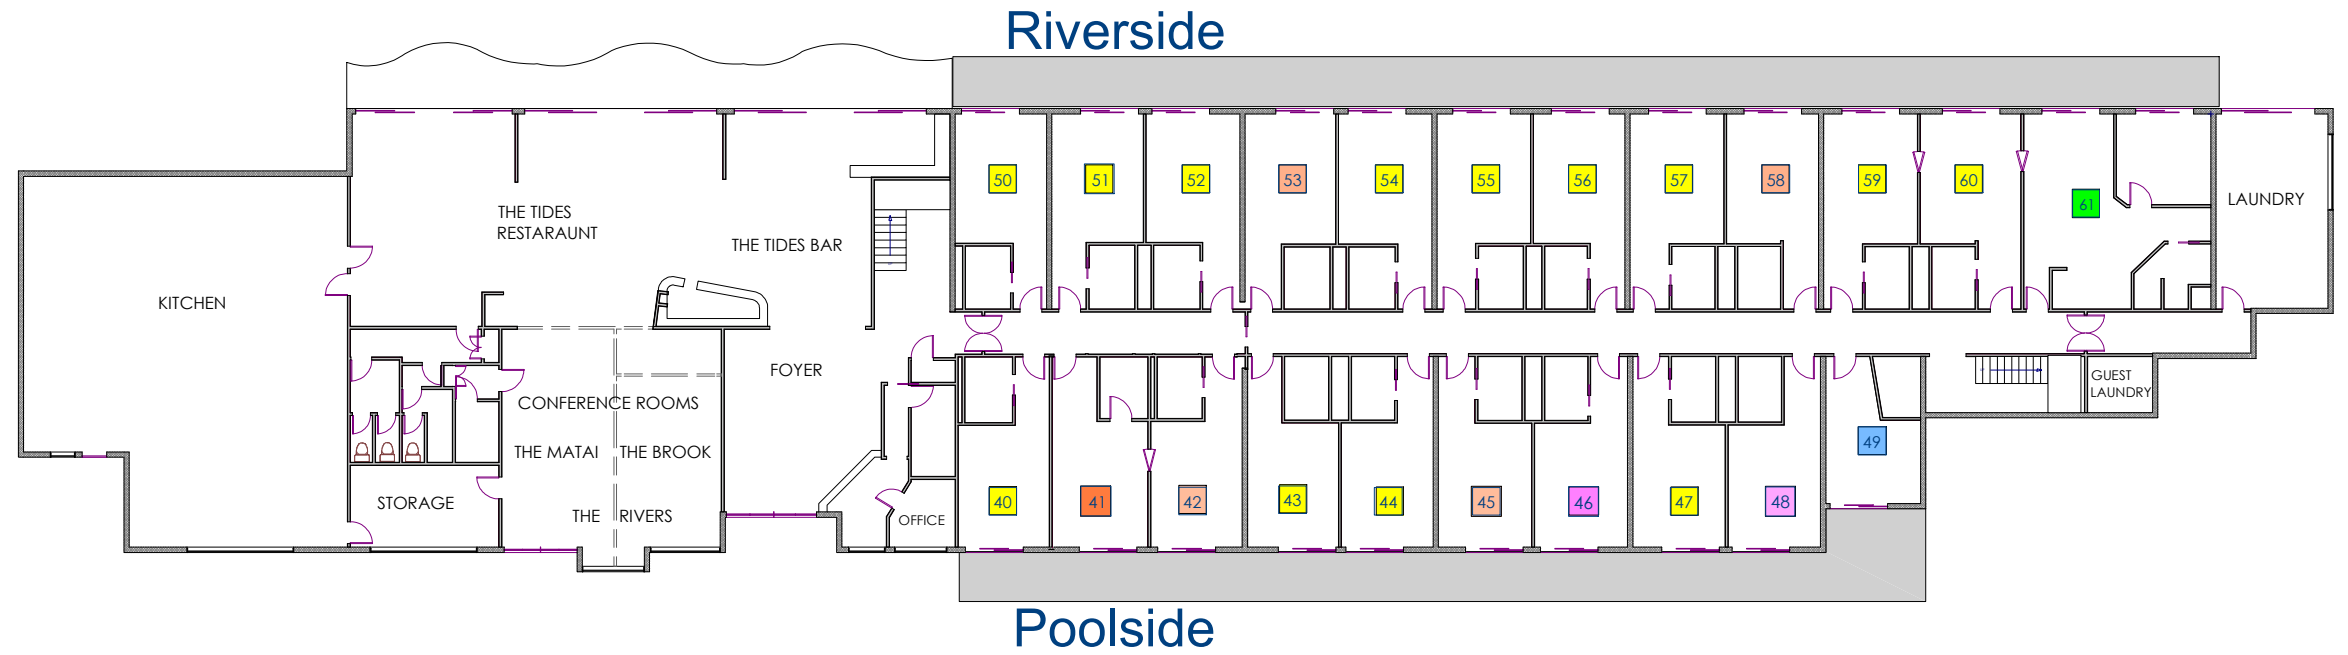

Key

Studio Spa
 40,43,44,47,65,-Poolside
 50,51,52,54,55,56,57,59,60- Riverside

Poolside Accessible Studio
 46, 48

Riverside Ground Floor Suite
 61

Studio Spa Kitchenette
 41,64- Poolside

Riverside Studio Double Spa
 83,84

Suite Mezzanine Riverside
 85

Studio
 49, 71A

Poolside Executive Studio Spa
 62,63,67,69,70,71

Riverside Studio Spa 1st floor
 73,74,75,76,77,78,80,82

Riverside Studio Spa Shower
 53,58,72,79,81

Poolside Studio Spa Shower
 42,45,66,68

Ground floor

1st Floor

Studio Spa

40,43,44,47,65,-Poolside

50,51,52,54,55,56,57,59,60- Riverside

Poolside Accessible Studio

46, 48

Riverside Ground Floor Suite

Poolside Studio Spa Kitchenette

41,64

Riverside Studio Double Spa

83,84

Suite Mezzanine Riverside

Studio

49 Ground Floor

71A First Floor