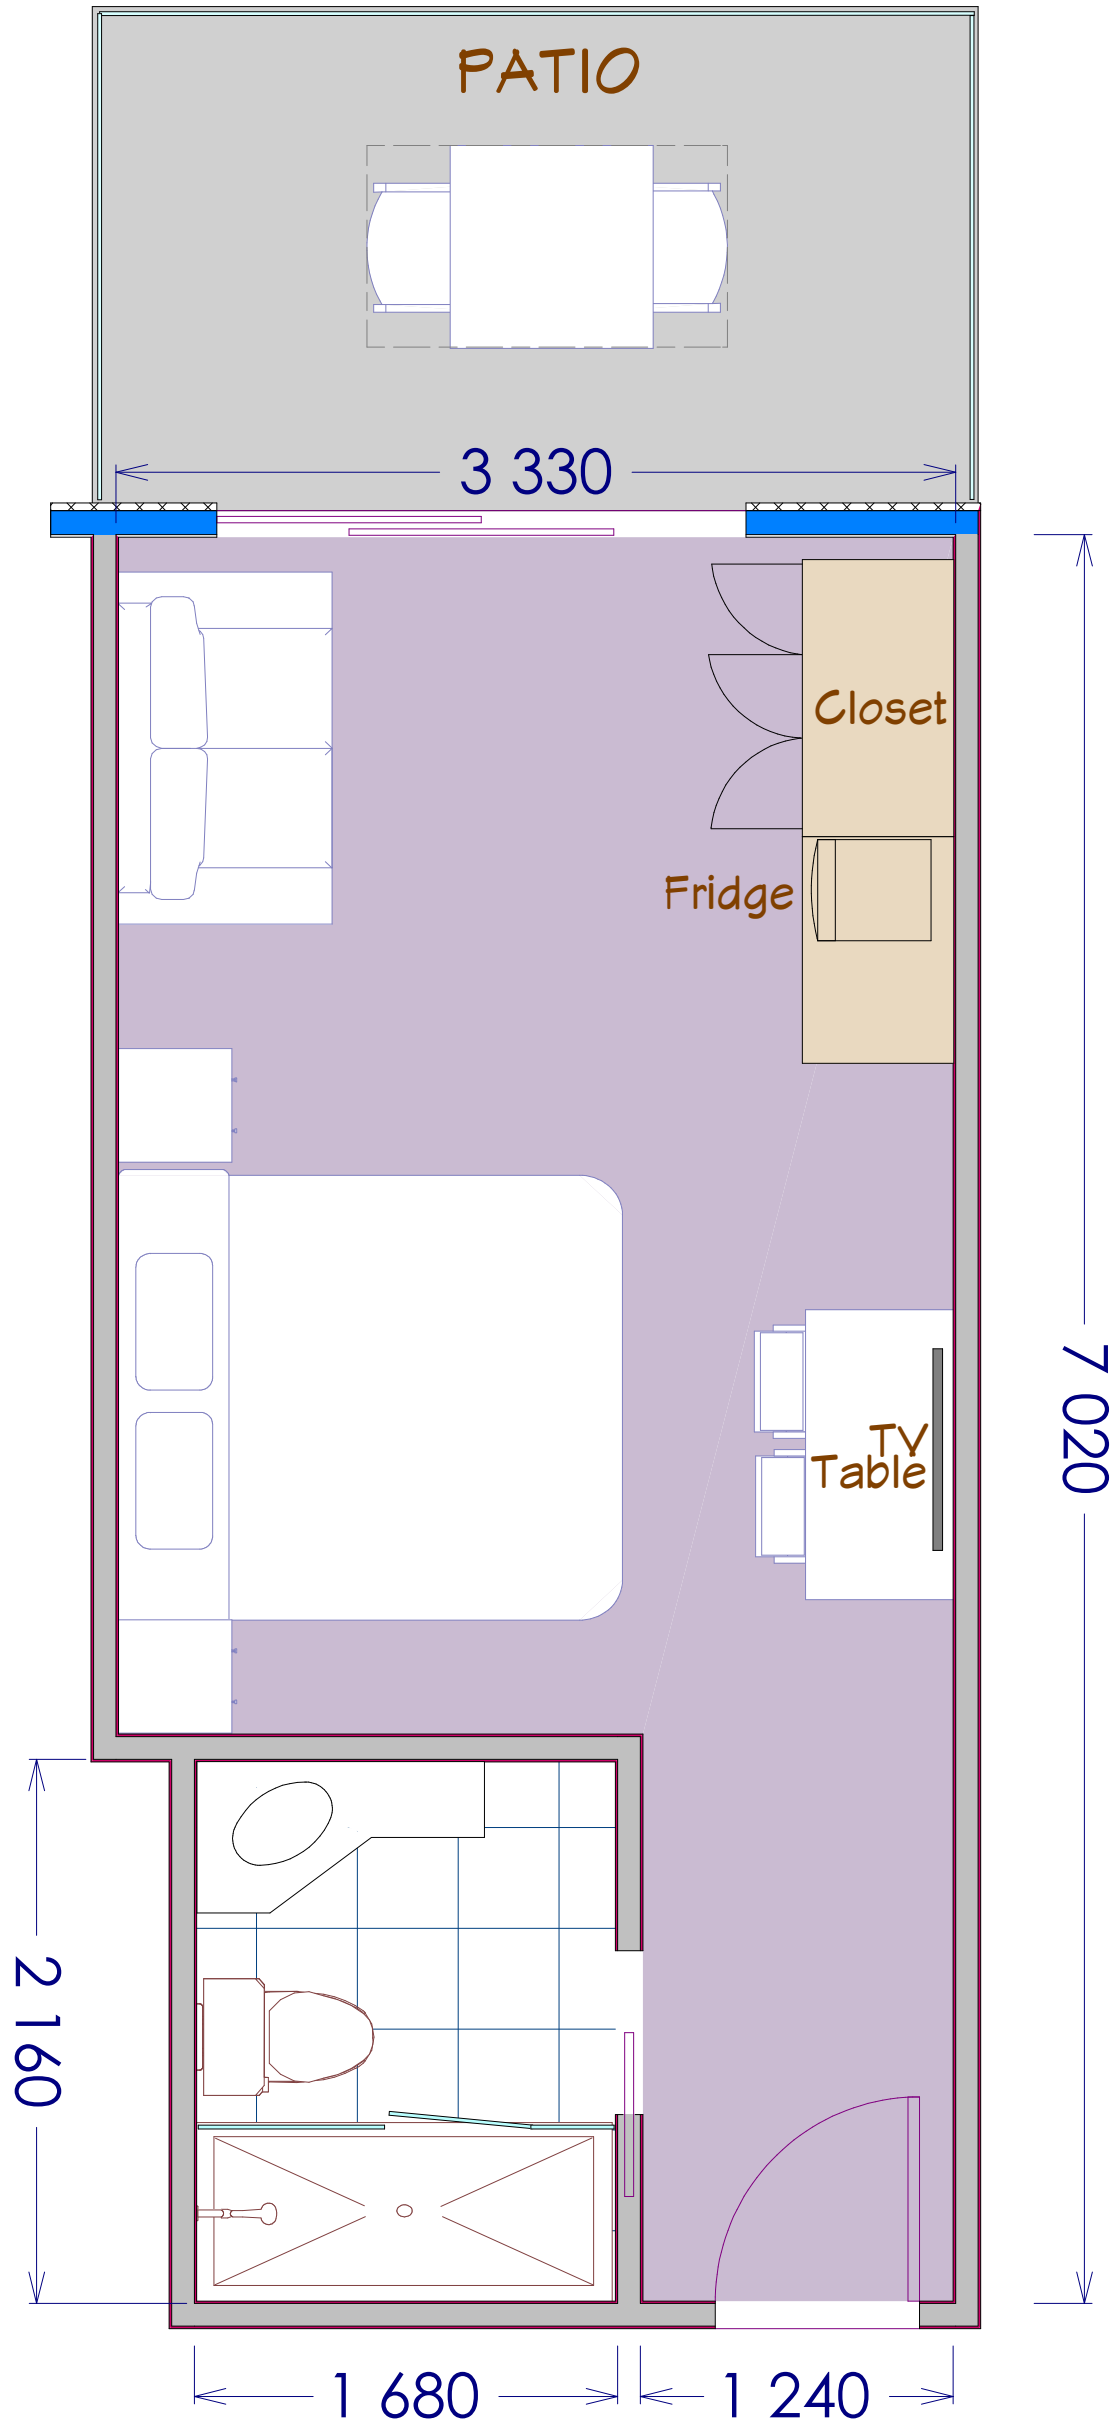

Key

Studio Spa
 40,43,44,47,65,-Poolside
 50,51,52,54,55,56,57,59,60- Riverside

Poolside Accessible Studio
 46, 48

Riverside Ground Floor Suite
 61

Studio Spa Kitchenette
 41,64- Poolside

Riverside Studio Double Spa
 83,84

Ground floor

1st Floor

Studio Spa

40,43,44,47,65,-Poolside

50,51,52,54,55,56,57,59,60- Riverside

Poolside Accessible Studio

46, 48

Riverside Ground Floor Suite

Poolside Studio Spa Kitchenette

41,64

Riverside Studio Double Spa

83,84

Suite Mezzanine Riverside

Studio

49 Ground Floor

71A First Floor

Poolside Executive Studio Spa

62,63,67,69,70,71

Riverside Studio Spa 1st floor

73,74,75,76,77,78,80,82

Riverside Studio Spa Shower
 53,58- Ground Floor
 72,79,81- 1st Floor with Sofa Bed
 Poolside Studio Spa Shower
 42,45,66,68