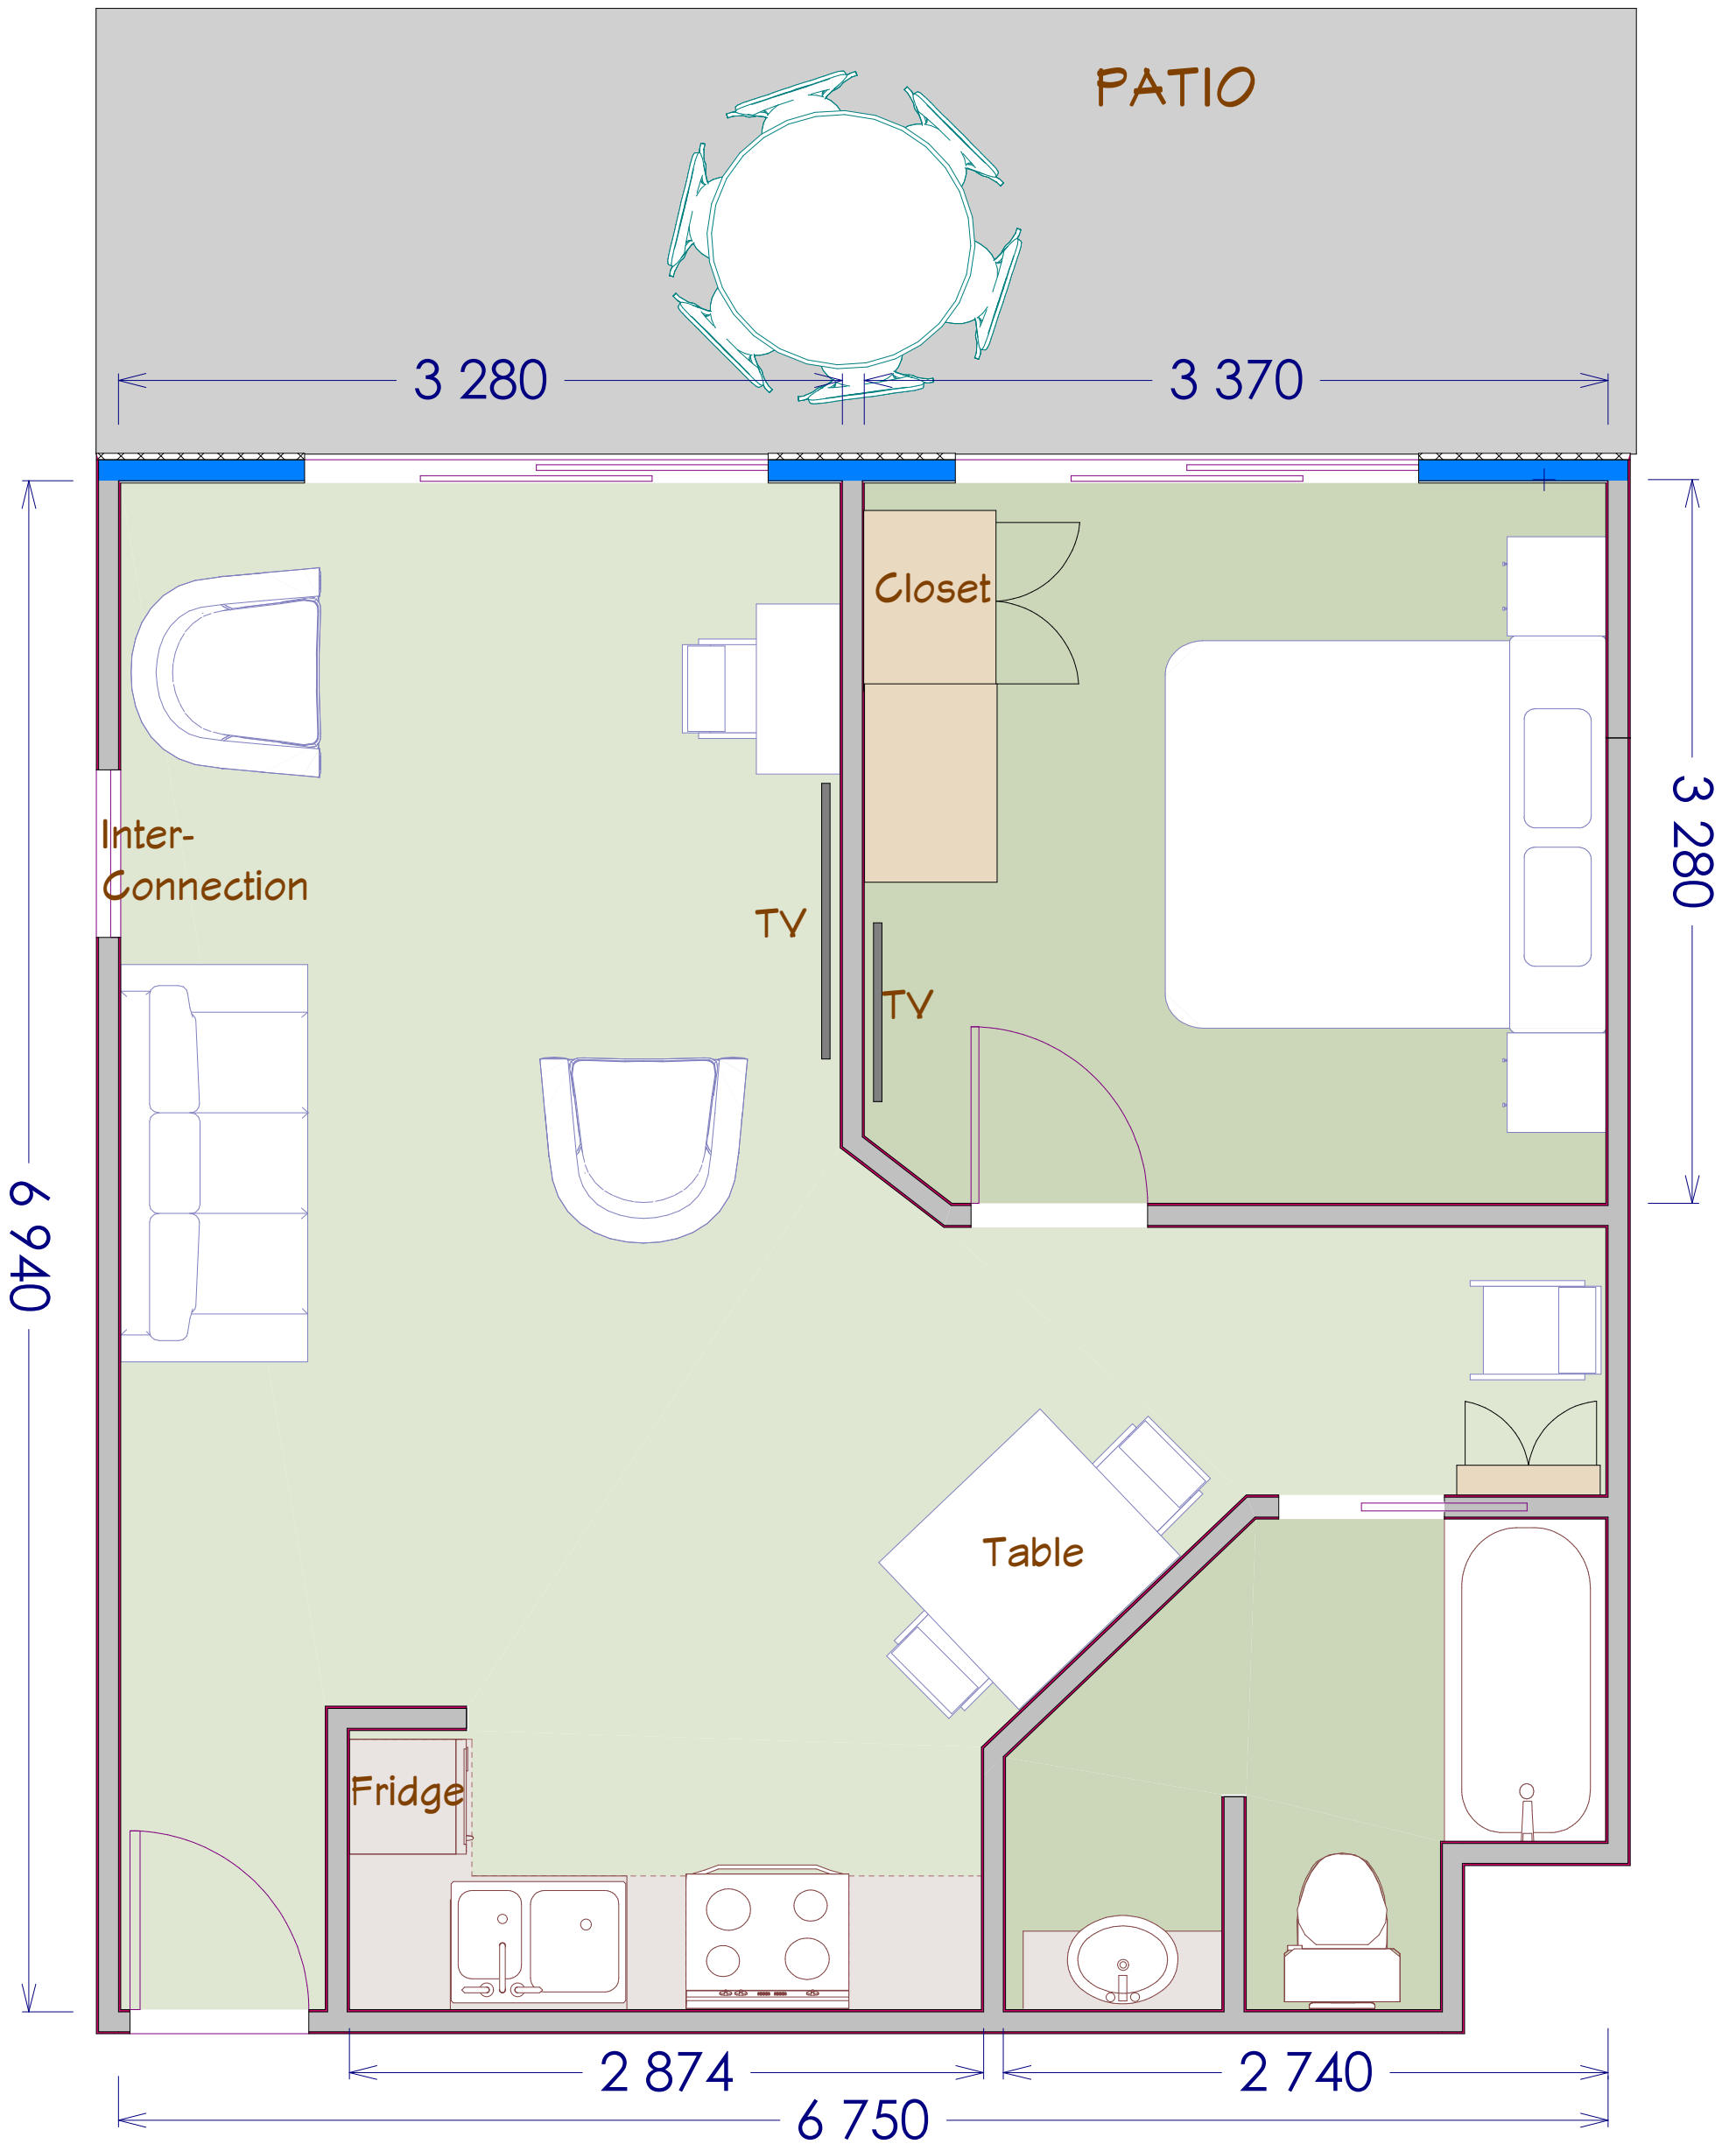

Key

Studio Spa
 40,43,44,47,65,-Poolside
 50,51,52,54,55,56,57,59,60- Riverside

Poolside Accessible Studio
 46, 48

Riverside Ground Floor Suite
 61

Studio Spa Kitchenette
 41,64- Poolside

Riverside Studio Double Spa
 83,84

Suite Mezzanine Riverside
 85

Studio
 49, 71A

Poolside Executive Studio Spa
 62,63,67,69,70,71

Riverside Studio Spa 1st floor
 73,74,75,76,77,78,80,82

Riverside Studio Spa Shower
 53,58,72,79,81

Poolside Studio Spa Shower
 42,45,66,68

Ground floor

1st Floor

Studio Spa

40,43,44,47,65,-Poolside

50,51,52,54,55,56,57,59,60- Riverside

Poolside Accessible Studio

46, 48

Riverside Ground Floor Suite

Poolside Studio Spa Kitchenette

41,64

Riverside Studio Double Spa

83,84

Suite Mezzanine Riverside

Studio

49 Ground Floor

71A First Floor