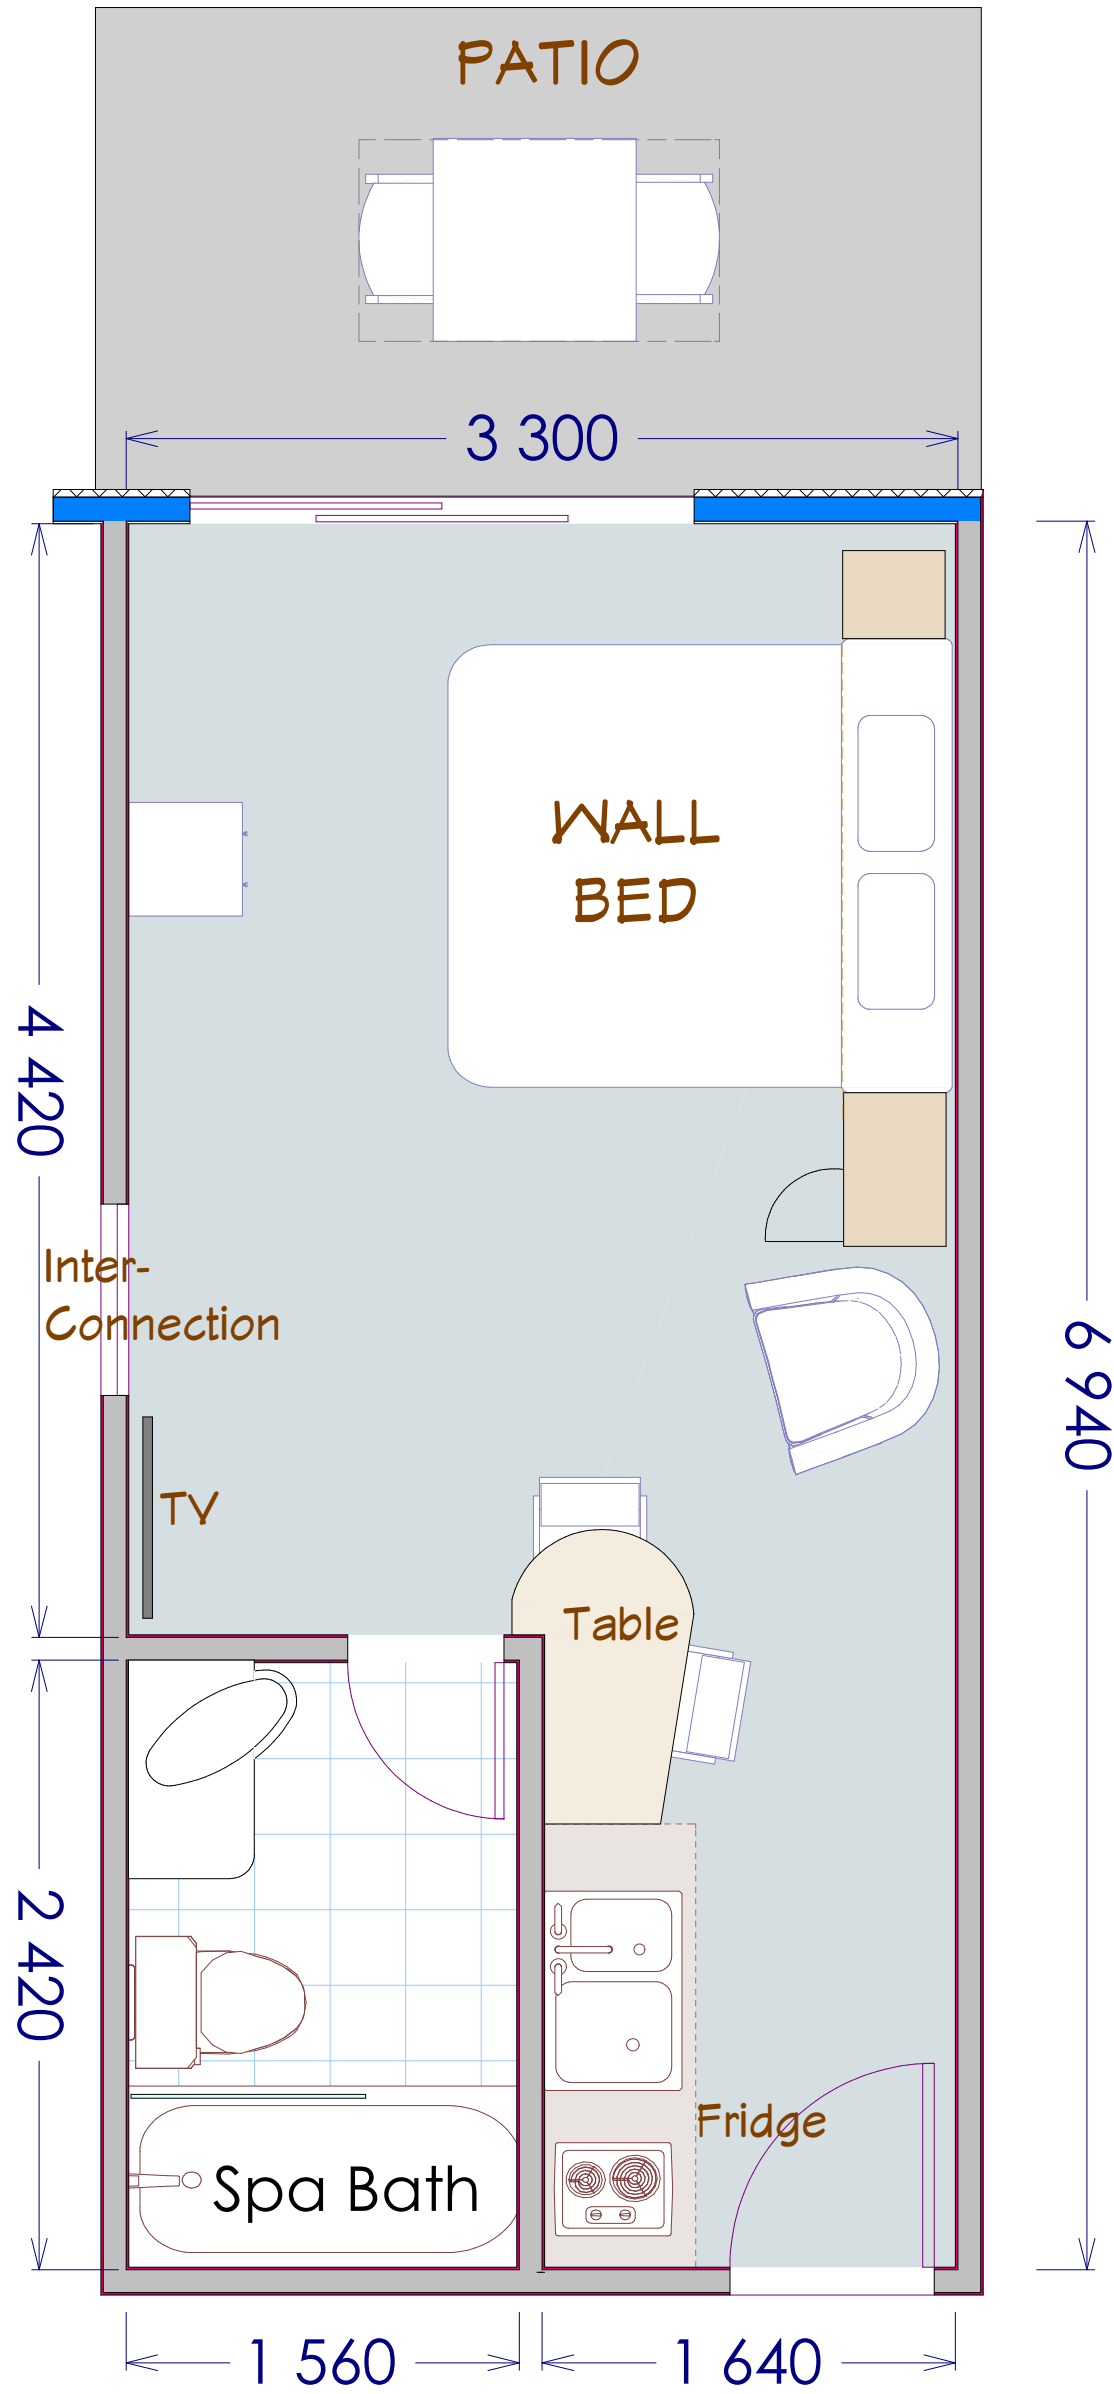

Key

Studio Spa
 40,43,44,47,65,-Poolside
 50,51,52,54,55,56,57,59,60- Riverside

Poolside Accessible Studio
 46, 48

Riverside Ground Floor Suite
 61

Studio Spa Kitchenette
 41,64- Poolside

Riverside Studio Double Spa
 83,84

Suite Mezzanine Riverside
 85

Studio
 49, 71A

Poolside Executive Studio Spa
 62,63,67,69,70,71

Riverside Studio Spa 1st floor
 73,74,75,76,77,78,80,82

Riverside Studio Spa Shower
 53,58,72,79,81

Poolside Studio Spa Shower
 42,45,66,68

Ground floor

1st Floor

Studio Spa

40,43,44,47,65,-Poolside

50,51,52,54,55,56,57,59,60- Riverside

Poolside Accessible Studio

46, 48

Riverside Ground Floor Suite

Poolside Studio Spa Kitchenette

41,64

Riverside Studio Double Spa

83,84

Suite Mezzanine Riverside

Studio

49 Ground Floor

71A First Floor