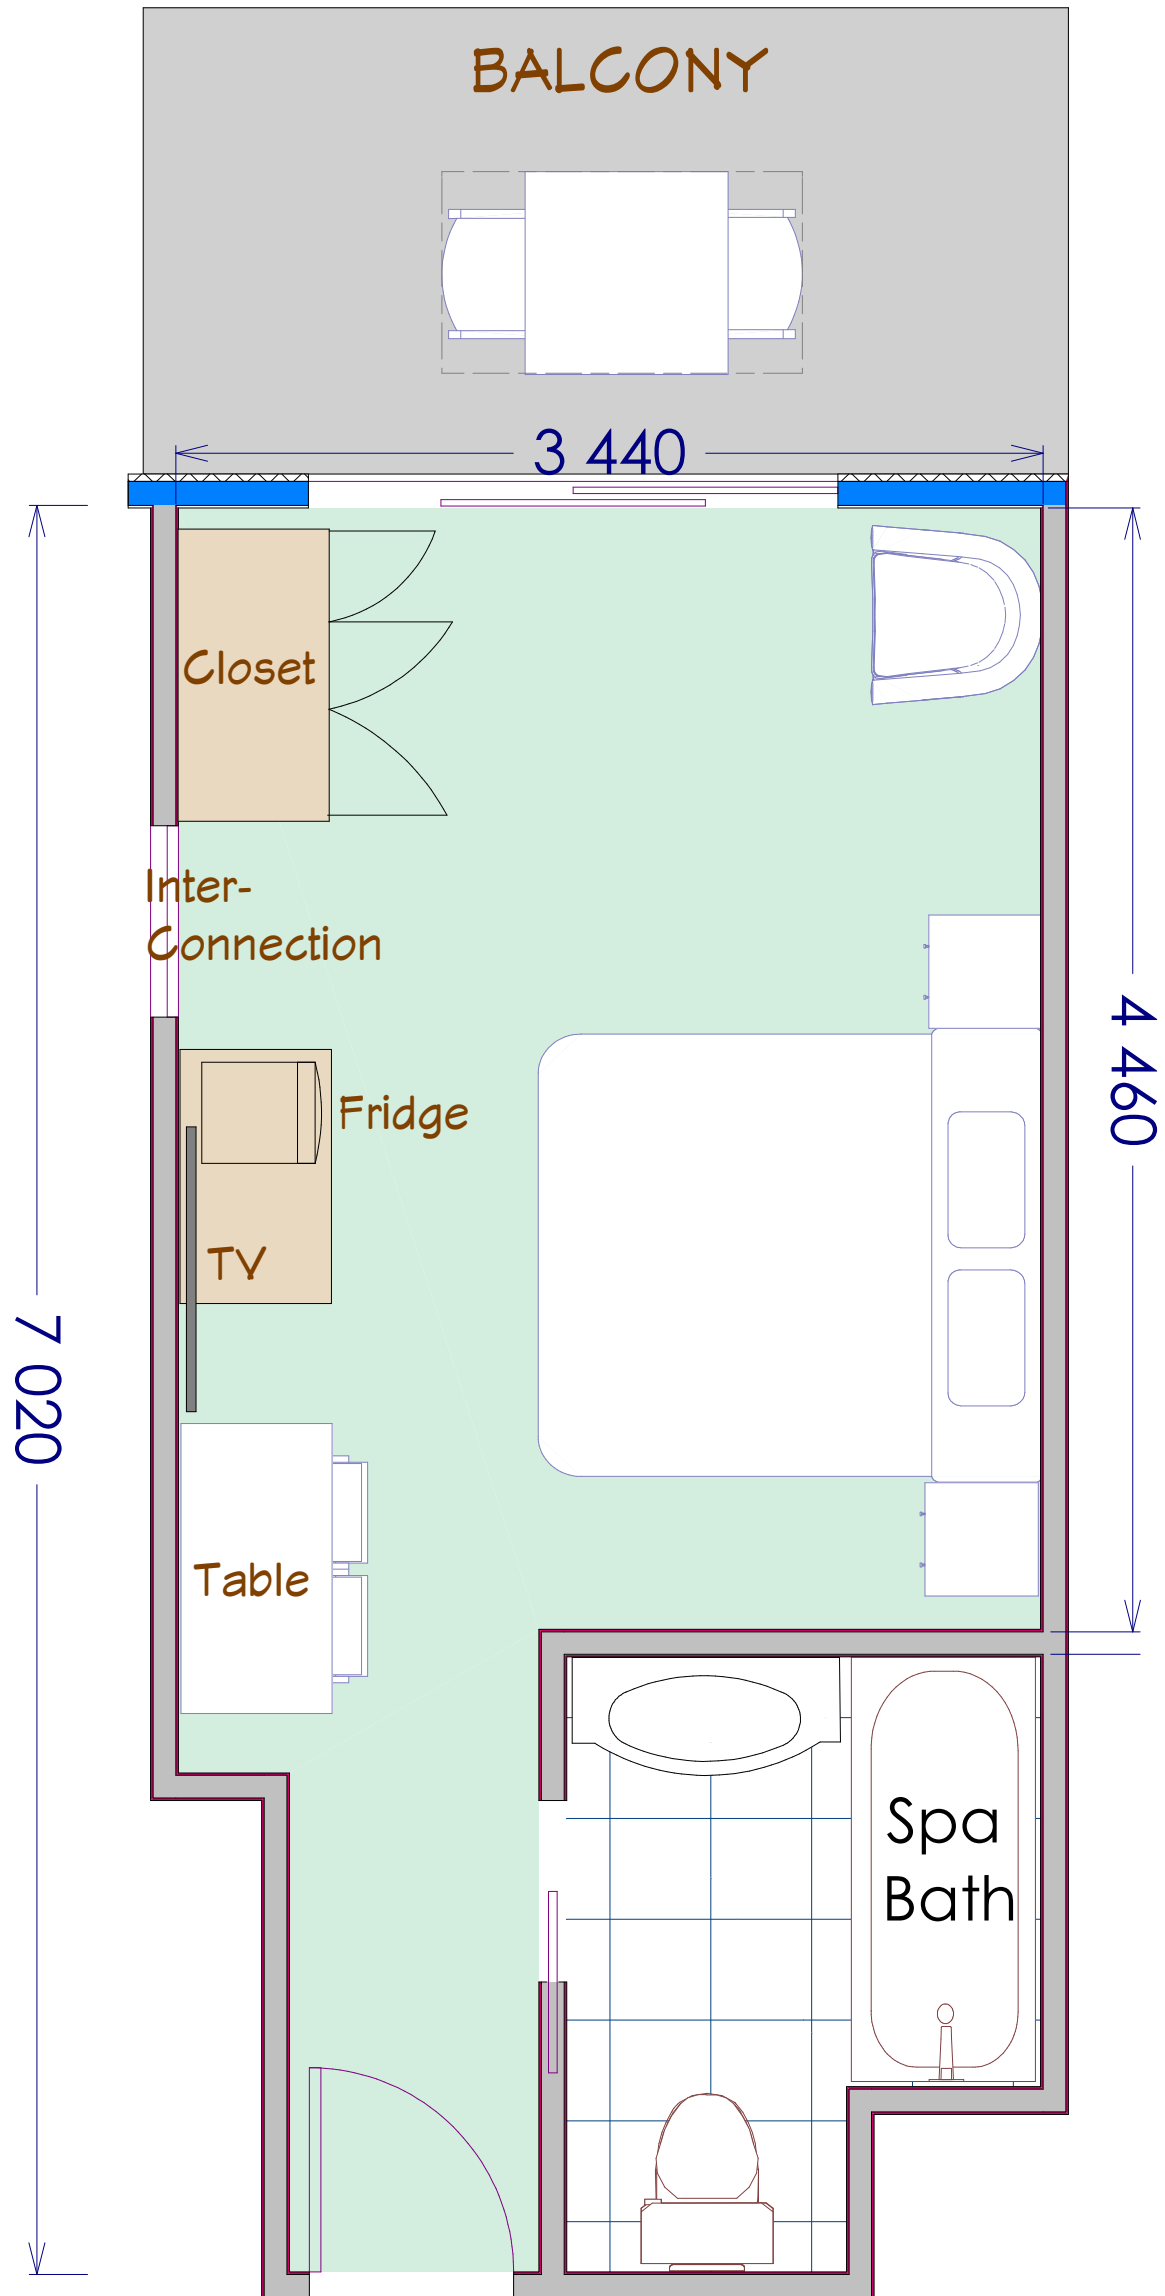

Key

Studio Spa
 40,43,44,47,65,-Poolside
 50,51,52,54,55,56,57,59,60- Riverside

Poolside Accessible Studio
 46, 48

Riverside Ground Floor Suite
 61

Studio Spa Kitchenette
 41,64- Poolside

Riverside Studio Double Spa
 83,84

Suite Mezzanine Riverside
 85

Studio
 49, 71A

Poolside Executive Studio Spa
 62,63,67,69,70,71

Riverside Studio Spa 1st floor
 73,74,75,76,77,78,80,82

Riverside Studio Spa Shower
 53,58,72,79,81

Poolside Studio Spa Shower
 42,45,66,68

Ground floor

1st Floor

Studio Spa

40,43,44,47,65,-Poolside

50,51,52,54,55,56,57,59,60- Riverside

Poolside Accessible Studio

46, 48

Riverside Ground Floor Suite

Poolside Studio Spa Kitchenette

41,64

Riverside Studio Double Spa

83,84

Suite Mezzanine Riverside

Studio

49 Ground Floor

71A First Floor