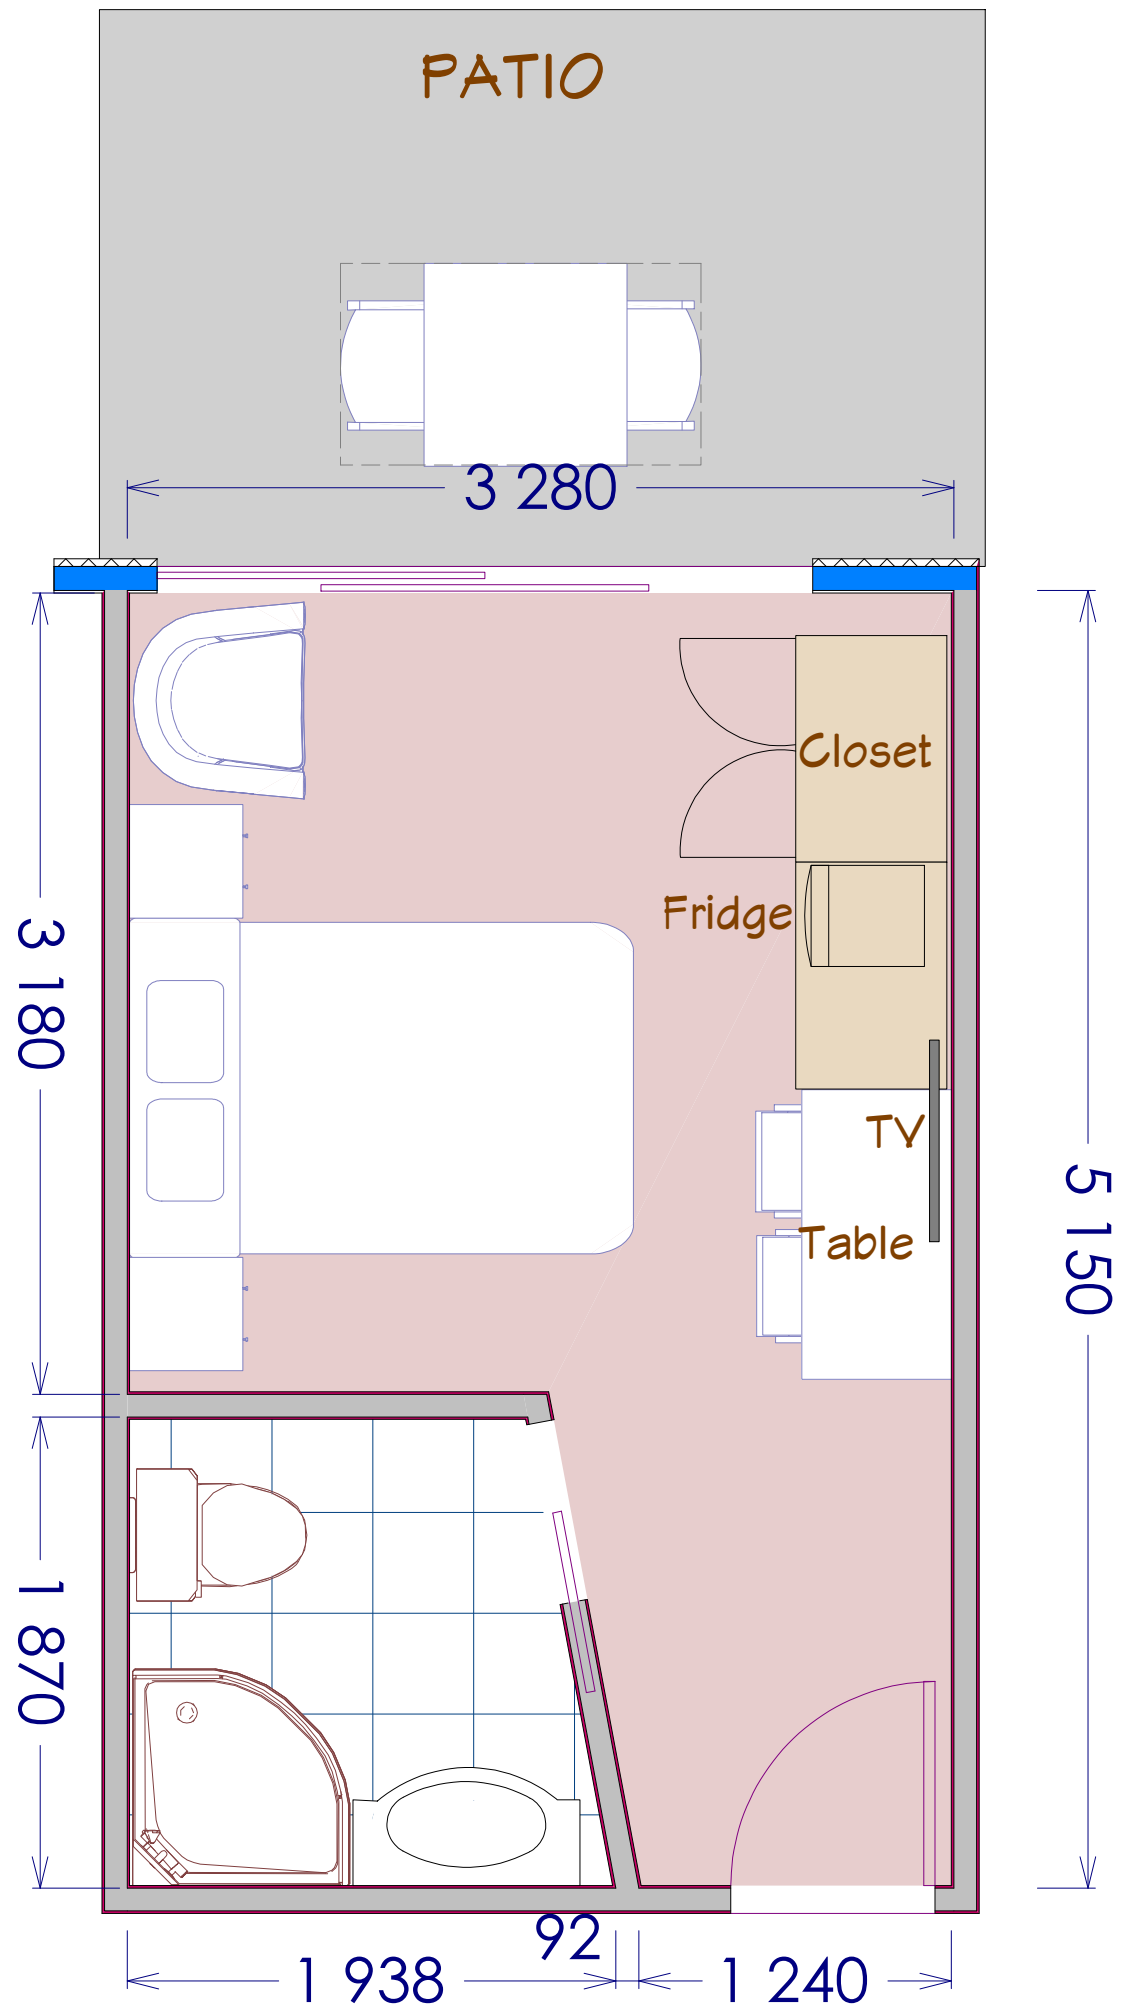

Key

Studio Spa
 40,43,44,47,65,-Poolside
 50,51,52,54,55,56,57,59,60- Riverside

Poolside Accessible Studio
 46, 48

Riverside Ground Floor Suite
 61

Studio Spa Kitchenette
 41,64- Poolside

Riverside Studio Double Spa
 83,84

Ground floor

1st Floor

Studio Spa

40,43,44,47,65,-Poolside

50,51,52,54,55,56,57,59,60- Riverside

Poolside Accessible Studio

46, 48

Riverside Ground Floor Suite

Poolside Studio Spa Kitchenette

41,64

Riverside Studio Double Spa

83,84

Suite Mezzanine Riverside

Studio

49 Ground Floor

71A First Floor

Poolside Executive Studio Spa

62,63,67,69,70,71

Riverside Studio Spa 1st floor

73,74,75,76,77,78,80,82

Riverside Studio Spa Shower
 53,58- Ground Floor
 72,79,81- 1st Floor with Sofa Bed
 Poolside Studio Spa Shower
 42,45,66,68