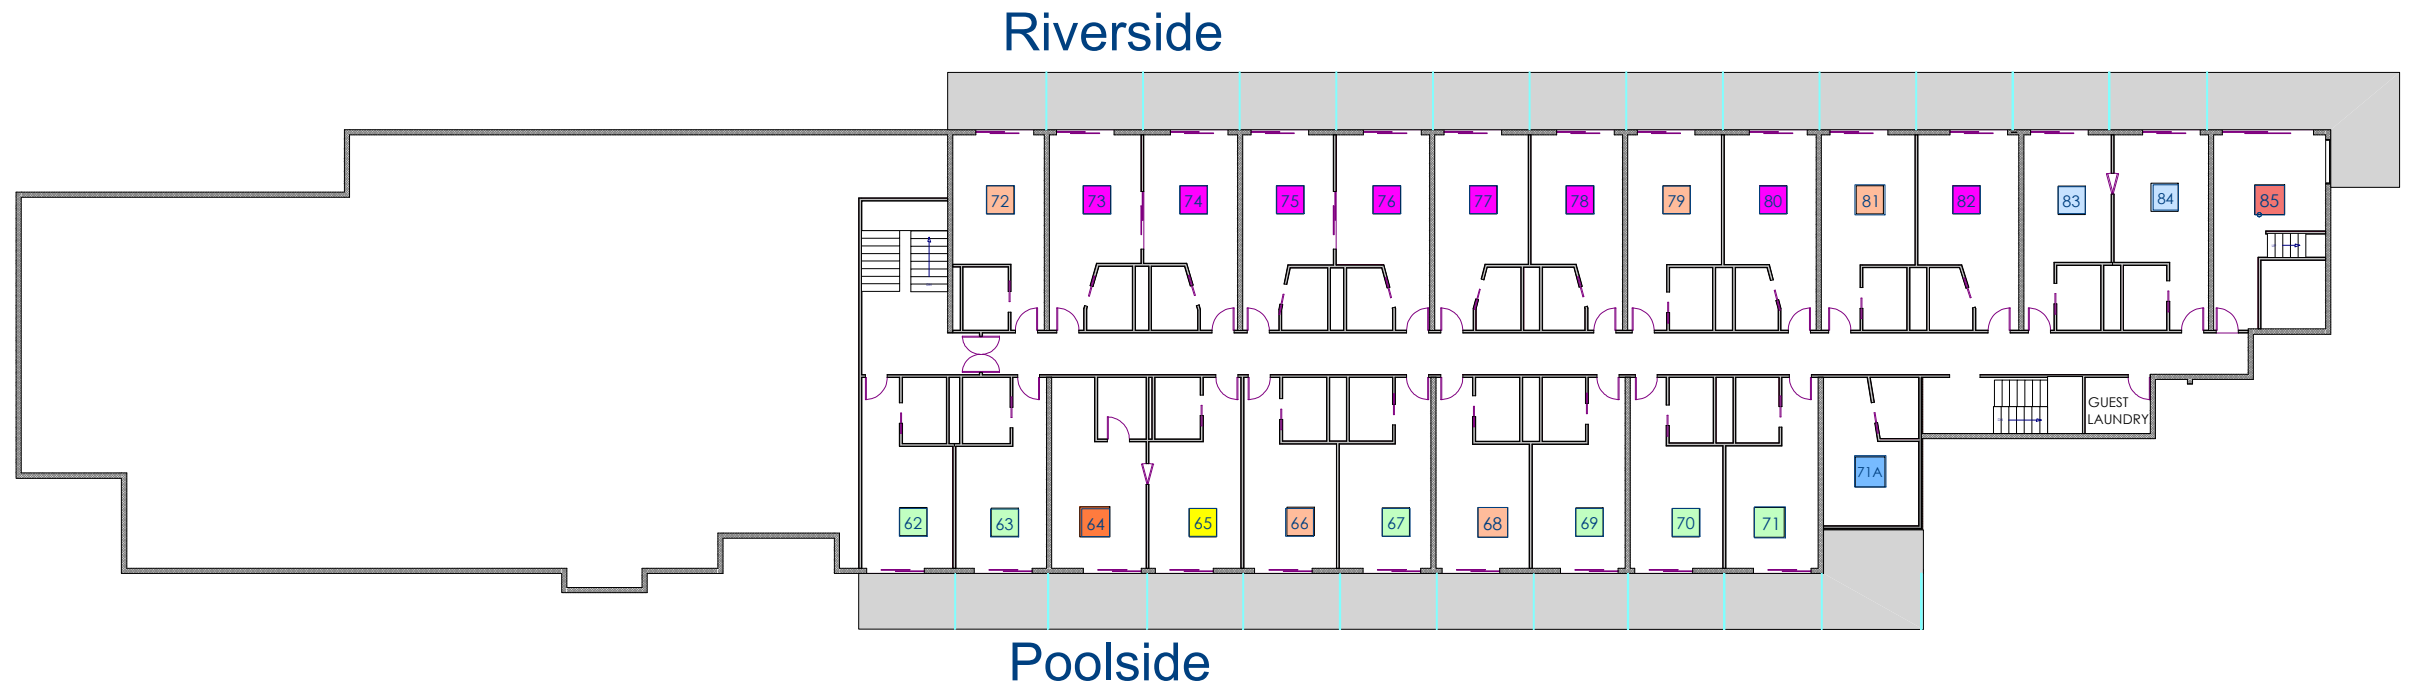

Suite Mezzanine Riverside
 85

Studio
 49, 71A

Poolside Executive Studio Spa
 62,63,67,69,70,71

Riverside Studio Spa 1st floor
 73,74,75,76,77,78,80,82

Riverside Studio Spa Shower
 53,58,72,79,81

Poolside Studio Spa Shower
 42,45,66,68

Ground floor

1st Floor

Studio Spa

40,43,44,47,65,-Poolside

50,51,52,54,55,56,57,59,60- Riverside

Poolside Accessible Studio

46, 48

Riverside Ground Floor Suite