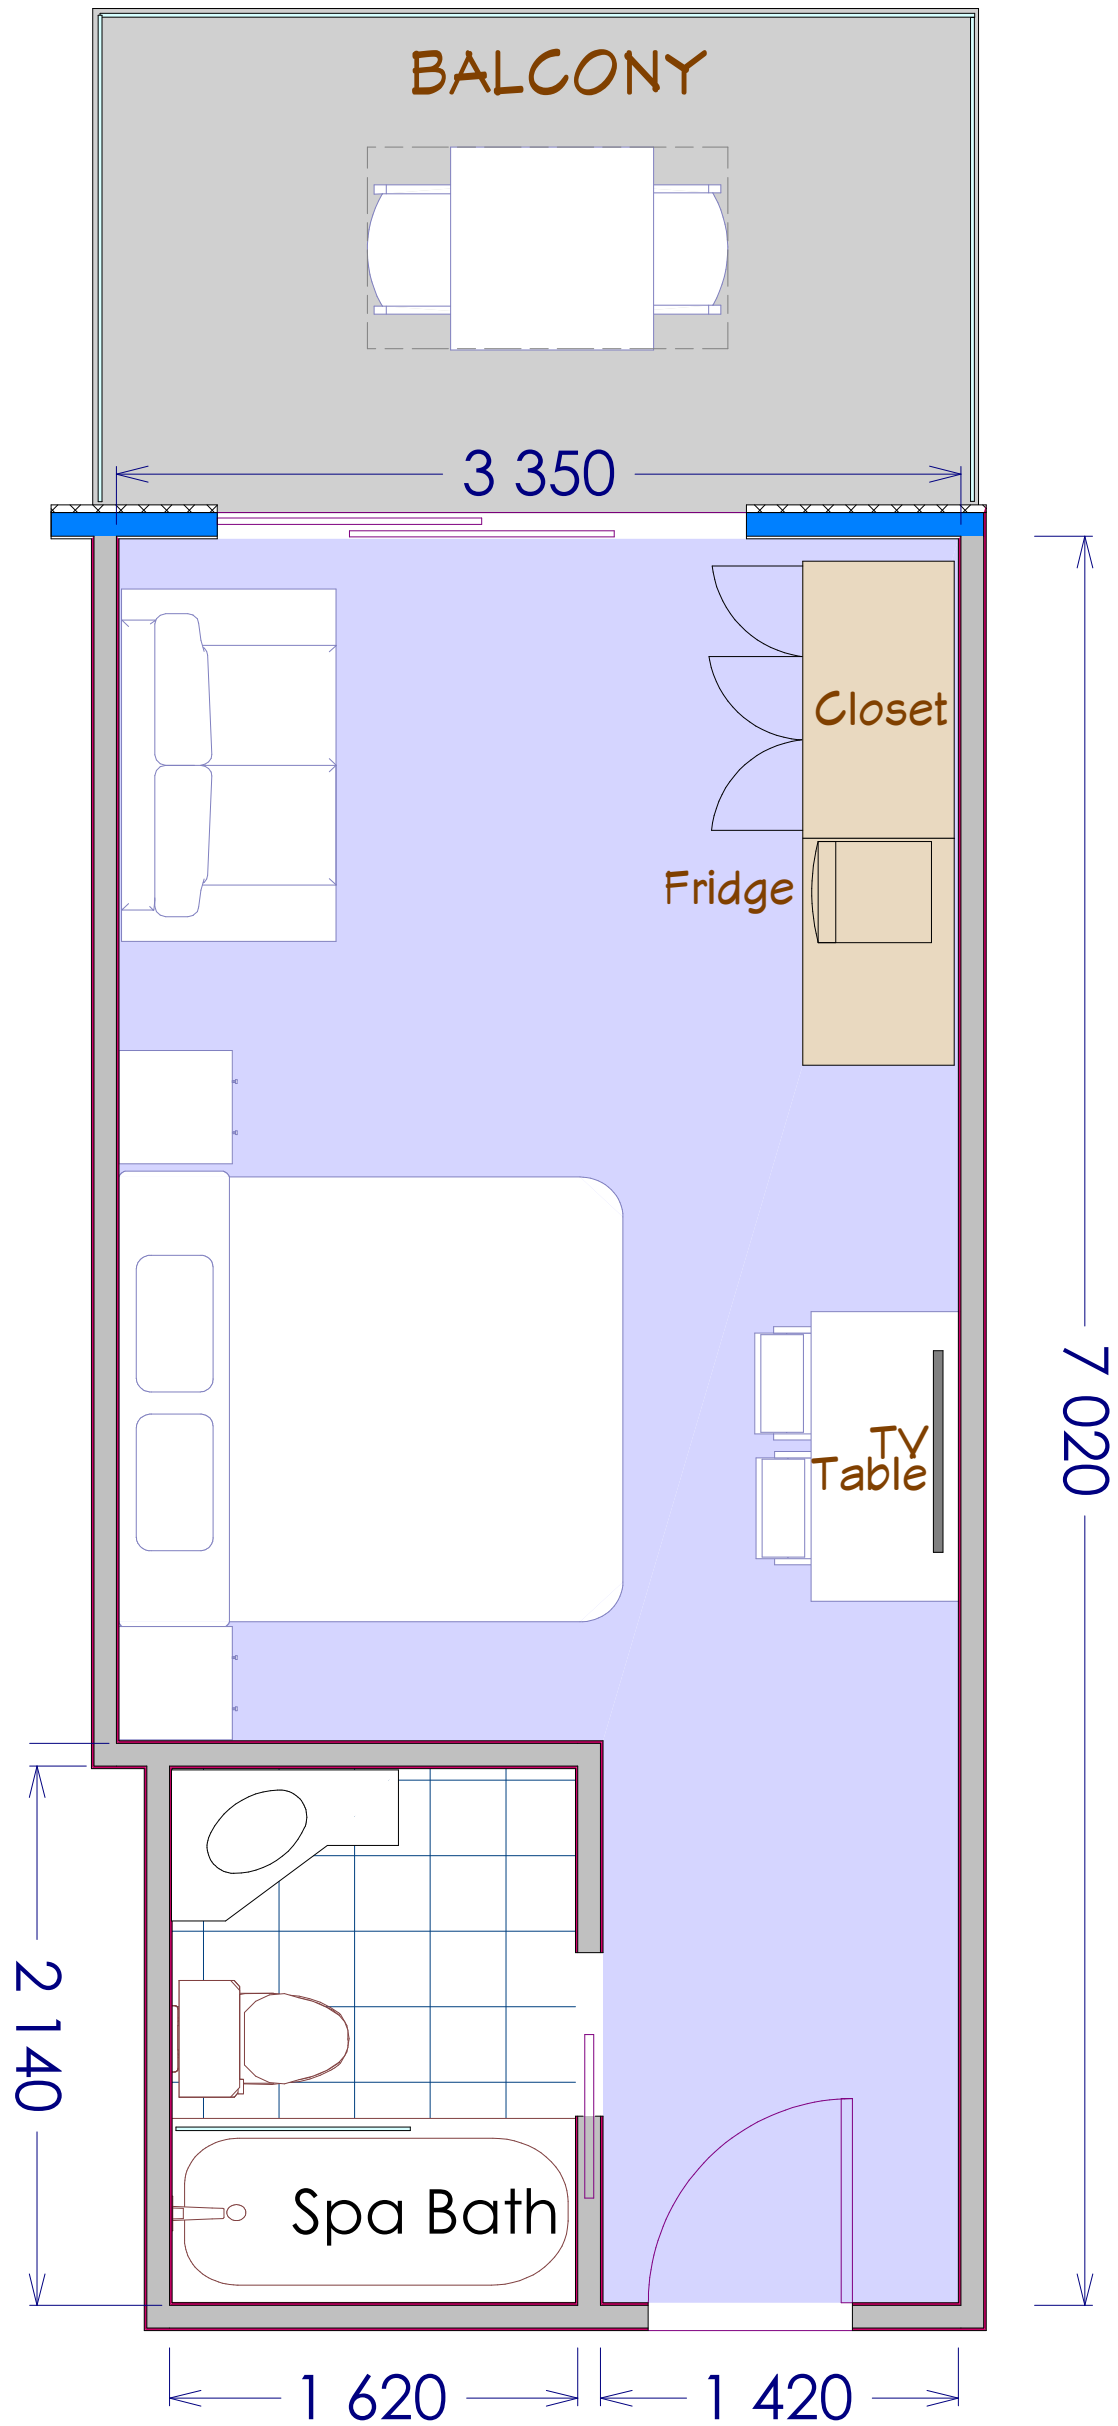

Key

Studio Spa
 40,43,44,47,65,-Poolside
 50,51,52,54,55,56,57,59,60- Riverside

Poolside Accessible Studio
 46, 48

Riverside Ground Floor Suite
 61

Studio Spa Kitchenette
 41,64- Poolside

Riverside Studio Double Spa
 83,84

Ground floor

1st Floor

Studio Spa

40,43,44,47,65,-Poolside

50,51,52,54,55,56,57,59,60- Riverside

Poolside Accessible Studio

46, 48

Riverside Ground Floor Suite

Poolside Studio Spa Kitchenette

41,64

Riverside Studio Double Spa

83,84

Suite Mezzanine Riverside

Studio

49 Ground Floor

71A First Floor

Poolside Executive Studio Spa

62,63,67,69,70,71

Riverside Studio Spa 1st floor

73,74,75,76,77,78,80,82

Riverside Studio Spa Shower
 53,58- Ground Floor
 72,79,81- 1st Floor with Sofa Bed
 Poolside Studio Spa Shower
 42,45,66,68