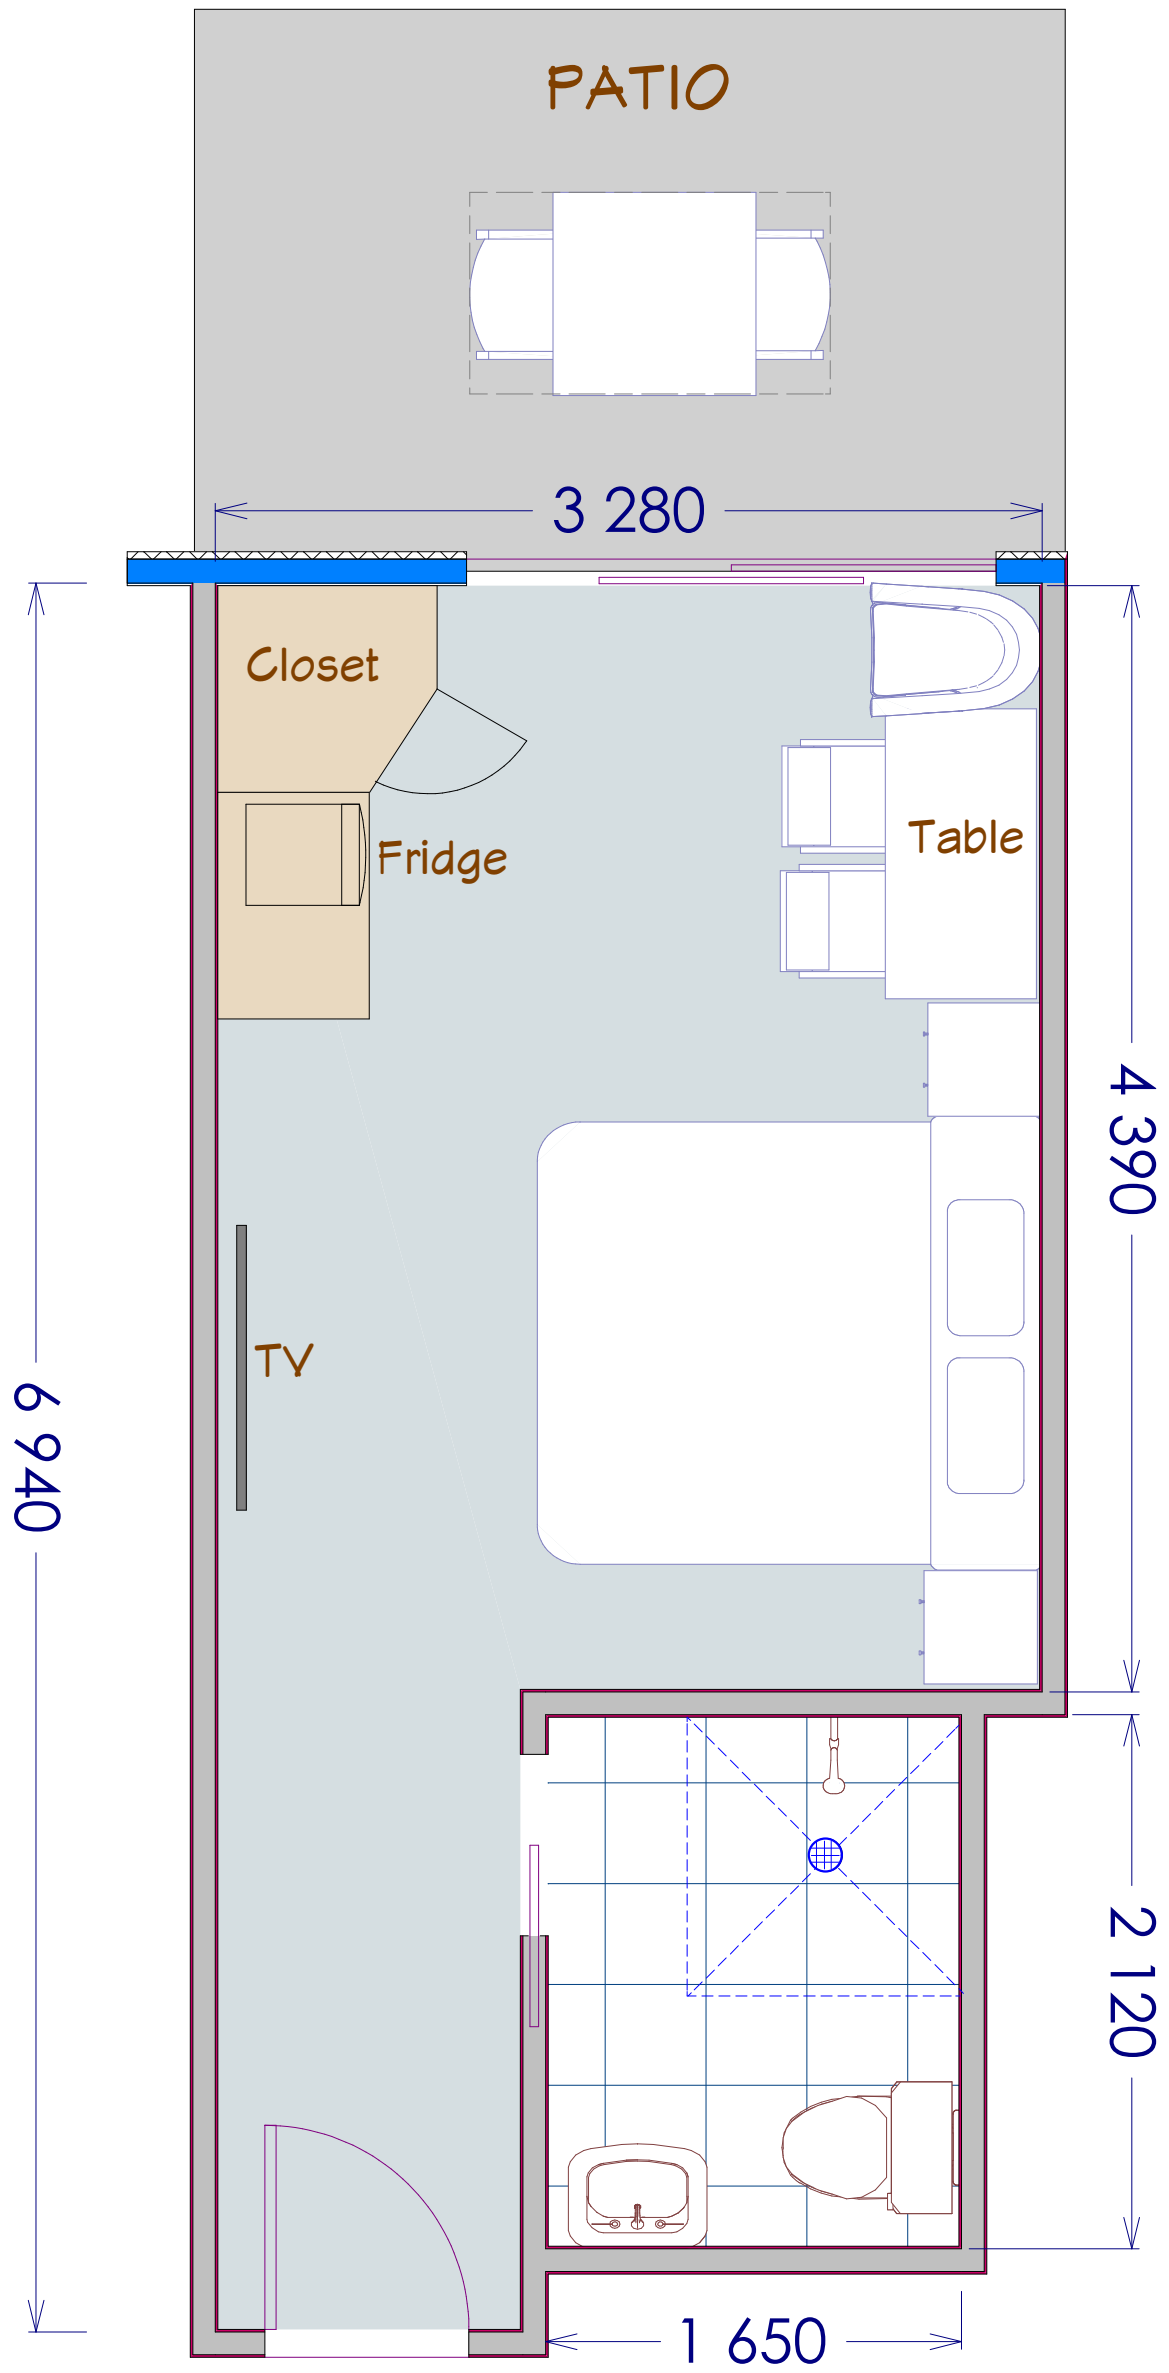

Key

Studio Spa
 40,43,44,47,65,-Poolside
 50,51,52,54,55,56,57,59,60- Riverside

Poolside Accessible Studio
 46, 48

Riverside Ground Floor Suite
 61

Studio Spa Kitchenette
 41,64- Poolside

Riverside Studio Double Spa
 83,84

Suite Mezzanine Riverside
 85

Studio
 49, 71A

Poolside Executive Studio Spa
 62,63,67,69,70,71

Riverside Studio Spa 1st floor
 73,74,75,76,77,78,80,82

Riverside Studio Spa Shower
 53,58,72,79,81

Poolside Studio Spa Shower
 42,45,66,68

Ground floor

1st Floor

Studio Spa

40,43,44,47,65,-Poolside

50,51,52,54,55,56,57,59,60- Riverside

Poolside Accessible Studio

46, 48

Riverside Ground Floor Suite

Poolside Studio Spa Kitchenette

41,64

Riverside Studio Double Spa

83,84

Suite Mezzanine Riverside

Studio

49 Ground Floor

71A First Floor