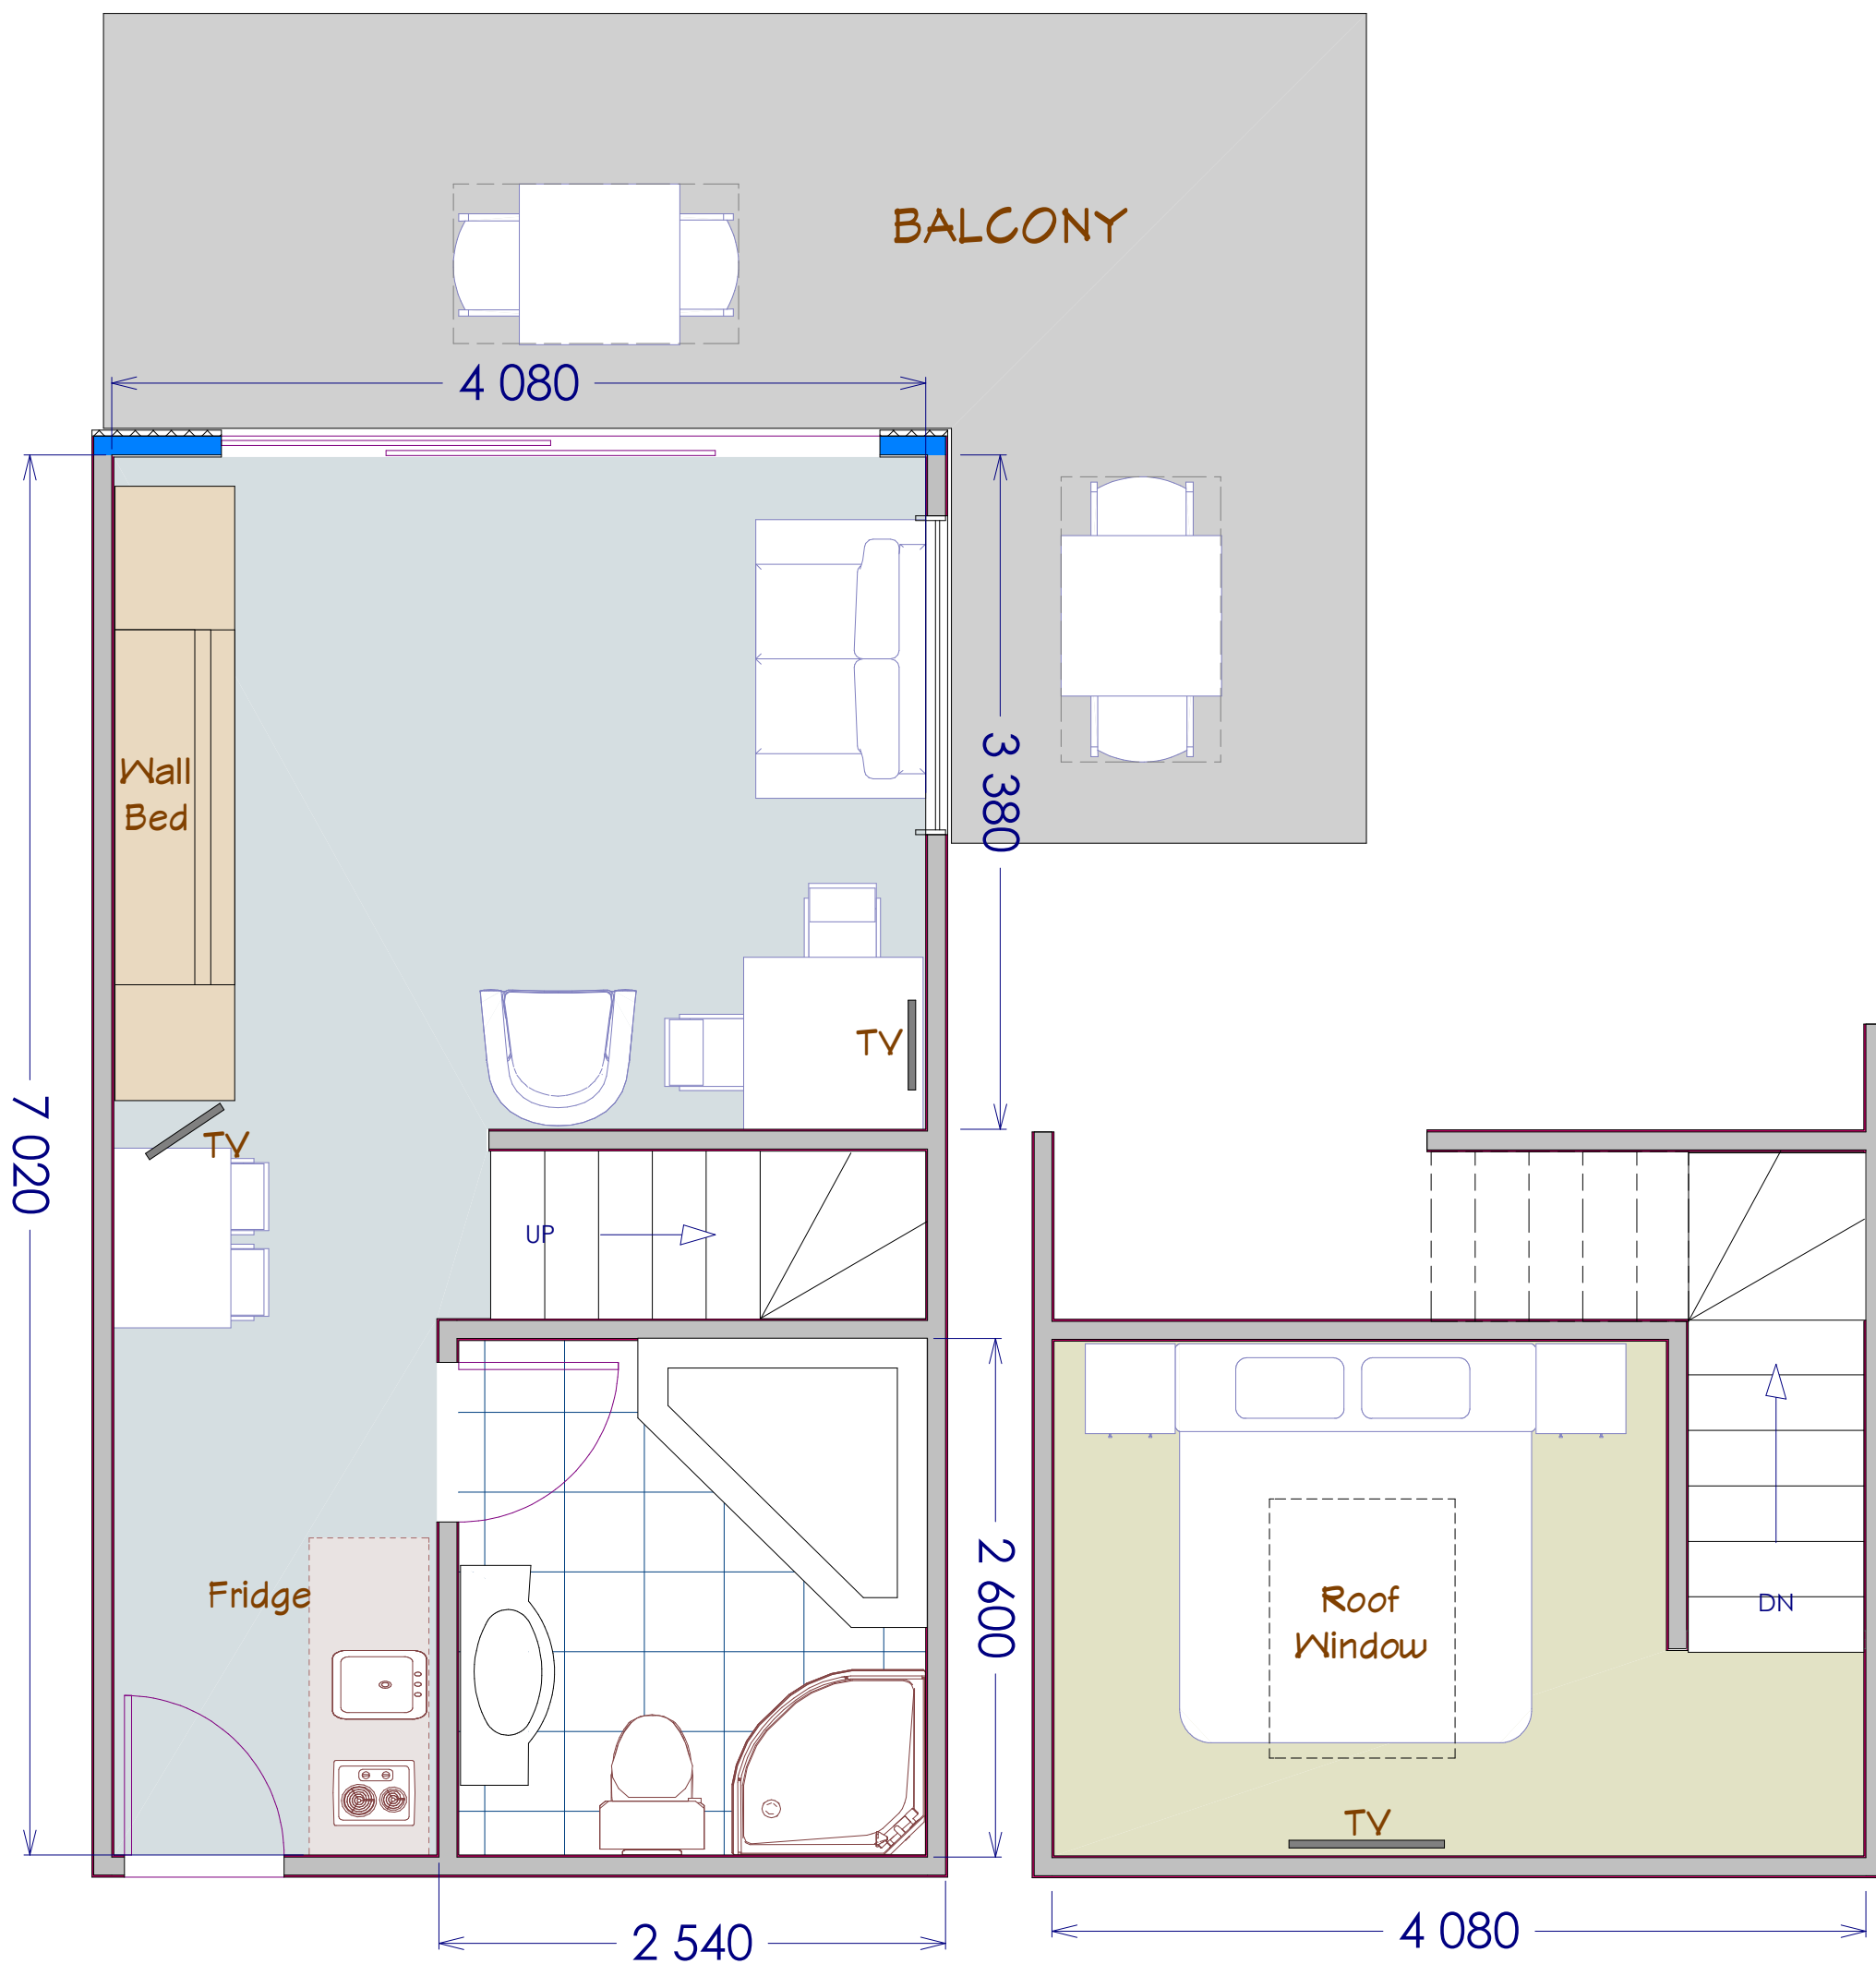

Key

Studio Spa
 40,43,44,47,65,-Poolside
 50,51,52,54,55,56,57,59,60- Riverside

Poolside Accessible Studio
 46, 48

Riverside Ground Floor Suite
 61

Studio Spa Kitchenette
 41,64- Poolside

Riverside Studio Double Spa
 83,84

Suite Mezzanine Riverside
 85

Studio
 49, 71A

Poolside Executive Studio Spa
 62,63,67,69,70,71

Riverside Studio Spa 1st floor
 73,74,75,76,77,78,80,82

Riverside Studio Spa Shower
 53,58,72,79,81

Poolside Studio Spa Shower
 42,45,66,68

Ground floor

1st Floor

Studio Spa

40,43,44,47,65,-Poolside

50,51,52,54,55,56,57,59,60- Riverside

Poolside Accessible Studio

46, 48

Riverside Ground Floor Suite

Poolside Studio Spa Kitchenette

41,64

Riverside Studio Double Spa

83,84

Suite Mezzanine Riverside

Studio

49 Ground Floor

71A First Floor